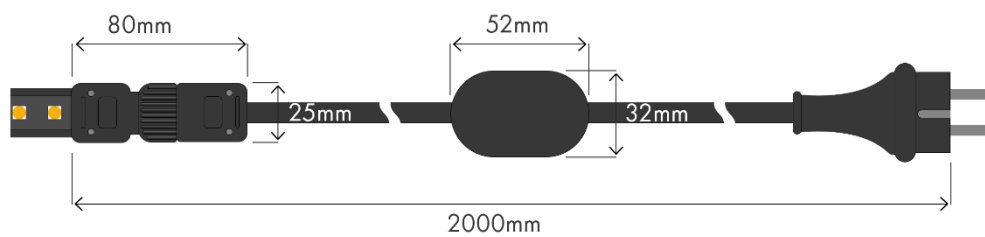

M-Flex 750lm 4000K

Part nr: 154140

EAN: 7090049800269

Technical specifications