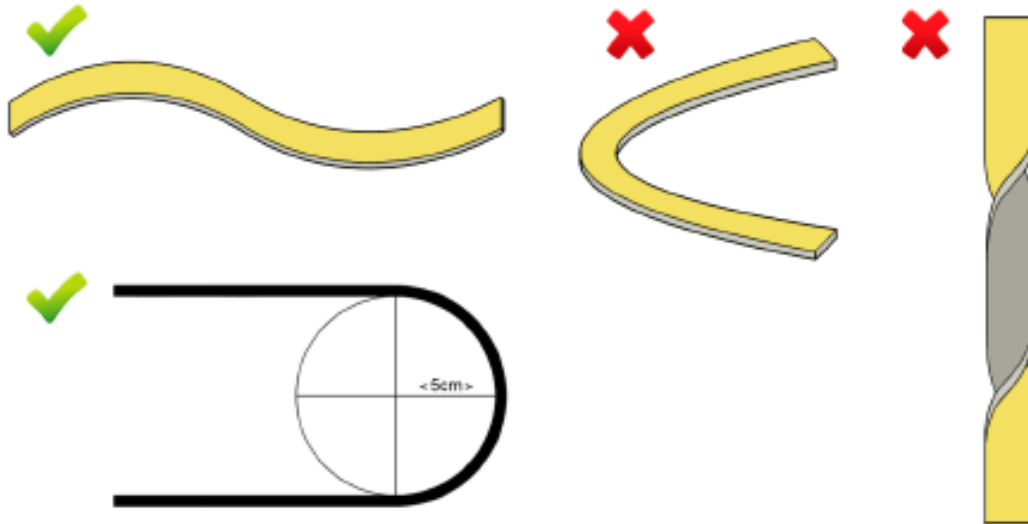

Specifications

Voltage	220-240V
Length	25 meters
IP class	IP65
Max interconnected length	150 meters
Power	200W – 8W/m
Color temperature	4000K
Beam angle	120°
Lumen	750 lm/m
LED type, quantity	SMD5050, 72LED/m
Work temperature	-25° to +45°C
Lifetime	30.000 hours (L70)
Dimmable	Yes
Weight	7 kg
Dimensions	18mm x 8mm
Measurements	32x26x39cm
Certificates	CE, Nemko, Semko
Warning	Please remove the entire LED strip from the drum before use

Cable and connector should never be stretched. Also, the LED strip should not be twisted.

The LED strip is completely encapsulated and designed for versatile use. It can be mounted in different ways and works equally well horizontally as vertically. When mounting the LED strip, it is important that the encapsulation is kept intact. We recommend use of the following types of mounting equipment: