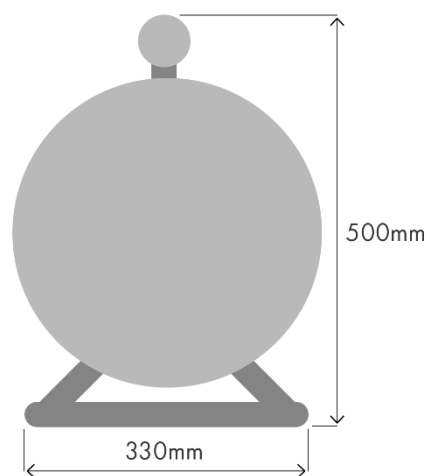

M-Flex 750lm 4000K

Part nr: 154140

EAN: 7090049800269

Technical specifications