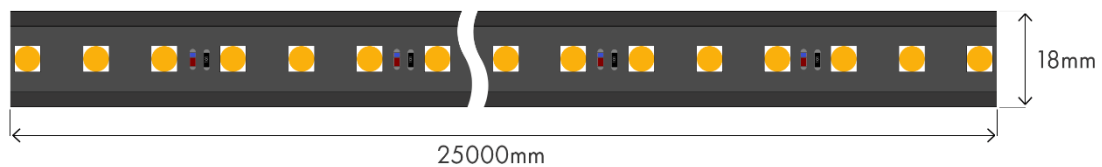

M-Flex 750lm 4000K

Part nr: 154140

EAN: 7090049800269

Technical specifications