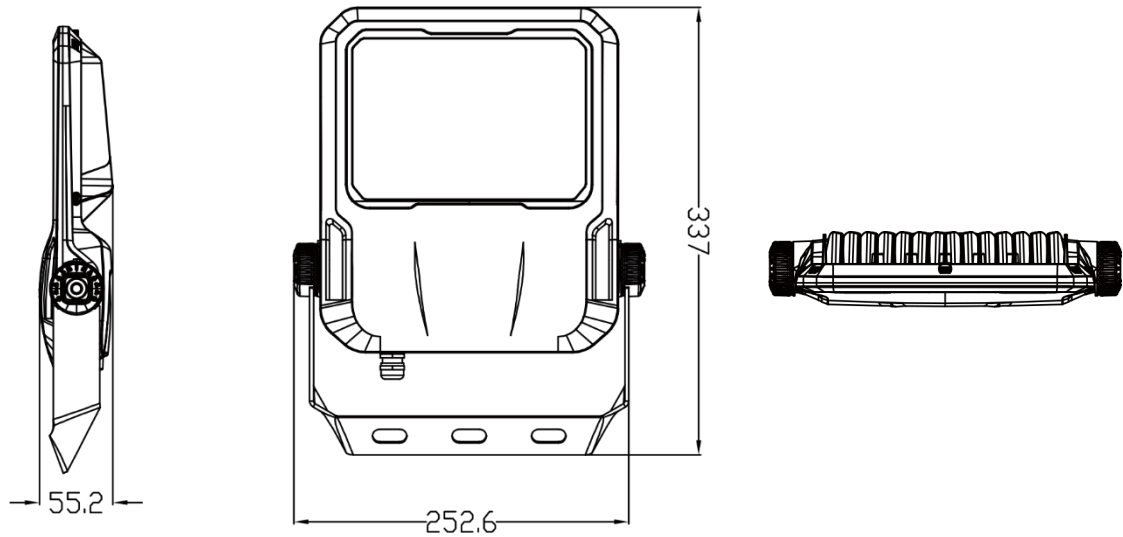

Specifications

Voltage	230V
Width x Height x Depth	252,6 mm x 337 mm x 55,2 mm
Brightness	14000 lm
Power	100W
Efficacy	140lm/W ±10
Colour temperature	4000K
Beam angle	90°
IP class	IP67
IK	09
CRI	>70
Ambient temperature	-30°C to + 50°C
LED type	SMD5050
Lifetime	102.000 hours (L70)
Dimmable	No
Gross weight	2,16kg
Certificates	CE, RoHS
Warranty	5 years

HighLite 100W

Part nr: 140002

ENG

Dimensions

Photometric diagrams